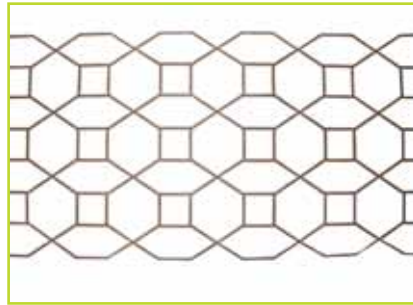

Stencil pattern concrete

flangstone
cod. STENC-009

european fan
cod. STENC-005

herringbone
cod. STENC-006

ashlar slate
cod. STENC-017

cobble stone
cod. STENC-002

carryduff cobble
cod. STENC-026

rustic brick
cod. STENC-025

brick
cod. STENC-022

key stone
cod. STENC-014

mediterranean tile
cod. STENC-024

diamond tile
cod. STENC-027

tile 12''
cod. STENC-028

- rinnova il tuo vecchio pavimento con 6 mm di spessore creando dei disegni e dei colori simili alle pietre naturali.

- renew your old floor with only 6 mm of thickness creating patterns and colors look-a-like natural stones.

- confezione rotolo da 100 mq.

- 100 m² roll.

Stencil pattern concrete

star compass
cod. STENC-018