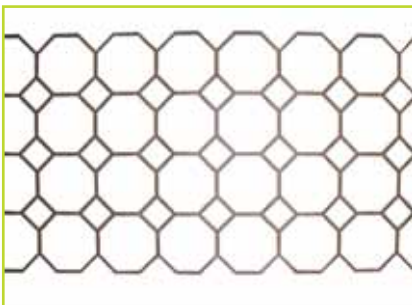

Stencil pattern concrete

flangstone
cod. STENC-009

european fan
cod. STENC-005

herringbone
cod. STENC-006

ashlar slate
cod. STENC-017

cobble stone
cod. STENC-002

carryduff cobble
cod. STENC-026

rustic brick
cod. STENC-025

brick
cod. STENC-022

key stone
cod. STENC-014

mediterranean tile
cod. STENC-024

diamond tile
cod. STENC-027

tile 12''
cod. STENC-028

- rinnova il tuo vecchio pavimento con 6 mm di spessore creando dei disegni e dei colori simili alle pietre naturali.

- renew your old floor with only 6 mm of thickness creating patterns and colors look-a-like natural stones.

- confezione rotolo da 100 mq.

- 100 m² roll.

Stencil pattern concrete

star compass
cod. STENC-018